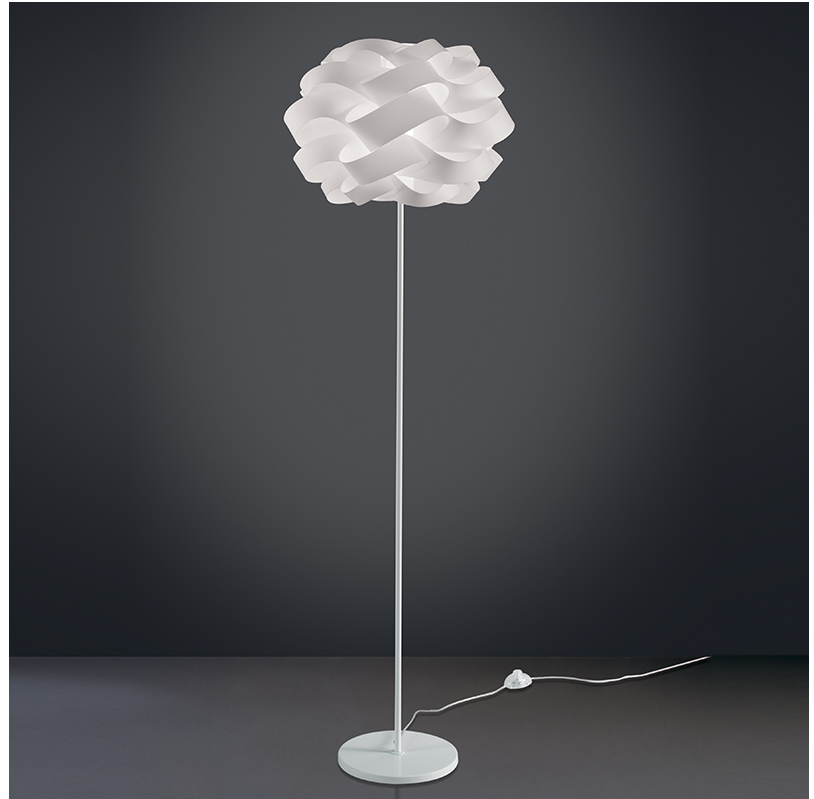

SKYLINE PORTABLE

D64000-

base number   Finish
Options

1. To build a product code in our configurator select the specify button on the base model # product page
2. To build a manual product code on this datasheet choose from the options listed below in blue font and add the suffix to the base model #

GENERAL

Series: Skyline
Partner: Linea Zero
Division: Design
Installation: Portable
Product Type: Floor
Mounting Location: Floor

PHYSICAL

Shape: Round
Diameter (mm): 500
Diameter (in): 19 11/16
Height (mm): 1700
Height (in): 66 15/16
Diffuser: Polilux™ Shade - See Finish Options
Fixture Finish: WHI / BLK / SIL / NGD / COP / PKM
Fixture Material: Polilux™/ Metal holder
Primary Material: Non-Static Polilux
Upon Request: Bolt Down

ELECTRICAL

Number of Lamps: 1
Lamp Type: LED Retrofit
Bulb Included: Bulb Not Included
Max. Wattage Per Lamp (W): 7
Lamp Base: E26
Input Voltage (V): 120
Upon Request: 277Vac / GU24

LED

OPTICAL

RATINGS AND CERTIFICATIONS

Certified By: Certified for North American Standards
IP rating: IP20

PROJECT
TYPE
SPECIFIER
QUANTITY
DATE