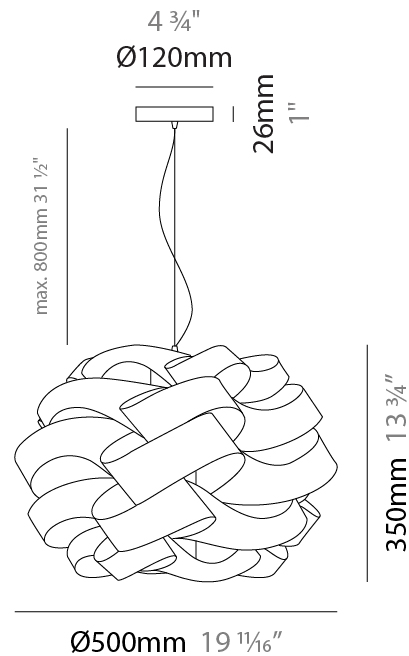

SKYLINE SUSPENSION

D61004-

base number   Finish
Options

PROJECT	_____
TYPE	_____
SPECIFIER	_____
QUANTITY	_____
DATE	_____

1. To build a product code in our configurator select the specify button on the base model # product page
2. To build a manual product code on this datasheet choose from the options listed below in blue font and add the suffix to the base model #

GENERAL

Series: Skyline _____
Partner: Linea Zero _____
Division: Design _____
Installation: Suspension _____
Product Type: Pendant _____
Mounting Location: Ceiling _____

PHYSICAL

Shape: Round _____
Diameter (mm): 500 _____
Diameter (in): 19 11/16 _____
Height (mm): 350 _____
Height (in): 13 3/4 _____
Max. Overall Height (mm): 1150 _____
Max. Overall Height (in): 45 1/4 _____
Diffuser: Polilux™ Shade - See Finish Options _____
Fixture Finish: WHI / BLK / SIL / NGD / COP / PKM _____
Fixture Material: Polilux™/ Metal holder _____
Primary Material: Non-Static Polilux _____
Cable Details: Cable length 31" - Transparent _____

ELECTRICAL

Number of Lamps: 1 _____
Lamp Type: LED Retrofit _____
Bulb Included: Bulb Not Included _____
Max. Wattage Per Lamp (W): 7 _____
Lamp Base: E26 _____
Input Voltage (V): 120 _____
Upon Request: 277Vac / GU24 _____

LED

OPTICAL

RATINGS AND CERTIFICATIONS

Certified By: Certified for North American Standards _____
IP rating: IP20 _____