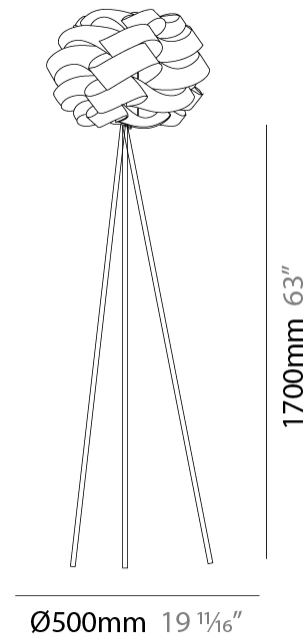

SKYLINE PORTABLE

D64001-

base number   Finish
Options

1. To build a product code in our configurator select the specify button on the base model # product page
2. To build a manual product code on this datasheet choose from the options listed below in blue font and add the suffix to the base model #

GENERAL

Series: Skyline
Partner: Linea Zero
Division: Design
Installation: Portable
Product Type: Floor
Mounting Location: Floor

PHYSICAL

Shape: Round
Diameter (mm): 500
Diameter (in): 19 11/16
Height (mm): 1700
Height (in): 66 15/16
Diffuser: Polilux™ Shade - See Finish Options
Fixture Finish: WHI / BLK / SIL / NGD / COP / PKM
Fixture Material: Polilux™/ Metal holder
Primary Material: Non-Static Polilux

ELECTRICAL

Number of Lamps: 1
Lamp Type: LED Retrofit
Bulb Included: Bulb Not Included
Max. Wattage Per Lamp (W): 7
Lamp Base: E26
Input Voltage (V): 120
Upon Request: 277Vac / GU24

LED

OPTICAL

RATINGS AND CERTIFICATIONS

Certified By: Certified for North American Standards
IP rating: IP20

PROJECT	_____
TYPE	_____
SPECIFIER	_____
QUANTITY	_____
DATE	_____